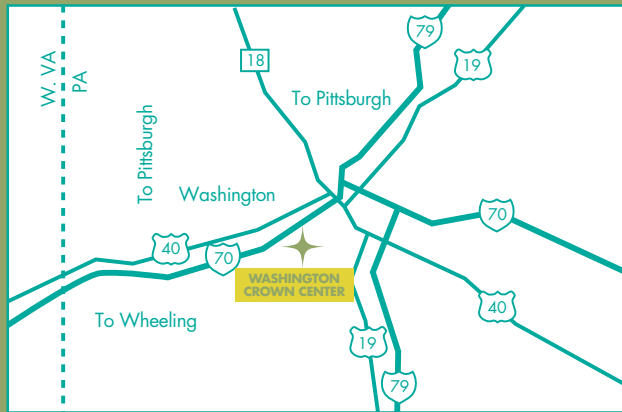

WELCOME TO WASHINGTON CROWN CENTER!

Visit our more than 60 specialty stores including **Christopher & Banks/CJ Banks, Bath & Body Works, Finish Line, Aéropostale, Matthew's Hallmark** and more!

**ALWAYS INSPIRES.
NEVER EXPIRES.**

**DOWNLOAD OUR
PREIT® MOBILE APP
FOR iPhone & ANDROID!**

Scan the QR above to download or visit the app store or marketplace.

LOCATION

Washington Crown Center is conveniently located off Interstate 70 and Route 40 in Washington, Pennsylvania. From east and west, take Exit 15 at Chestnut Street. Washington Crown Center is adjacent to the Washington Wild Things Baseball Stadium.